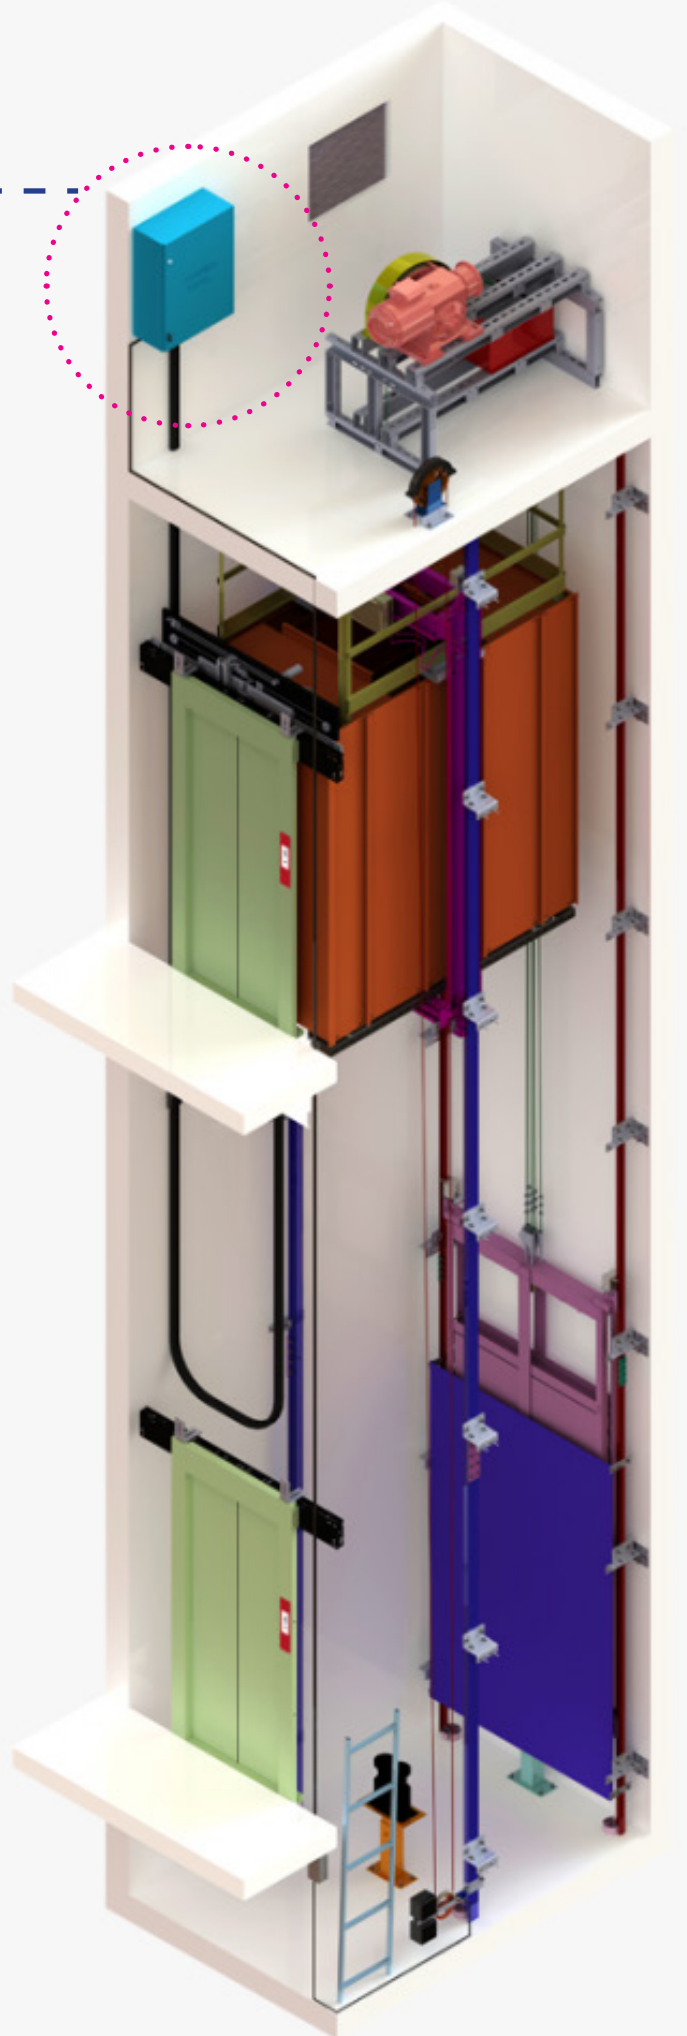

TCP/IP Network

IP-ECM