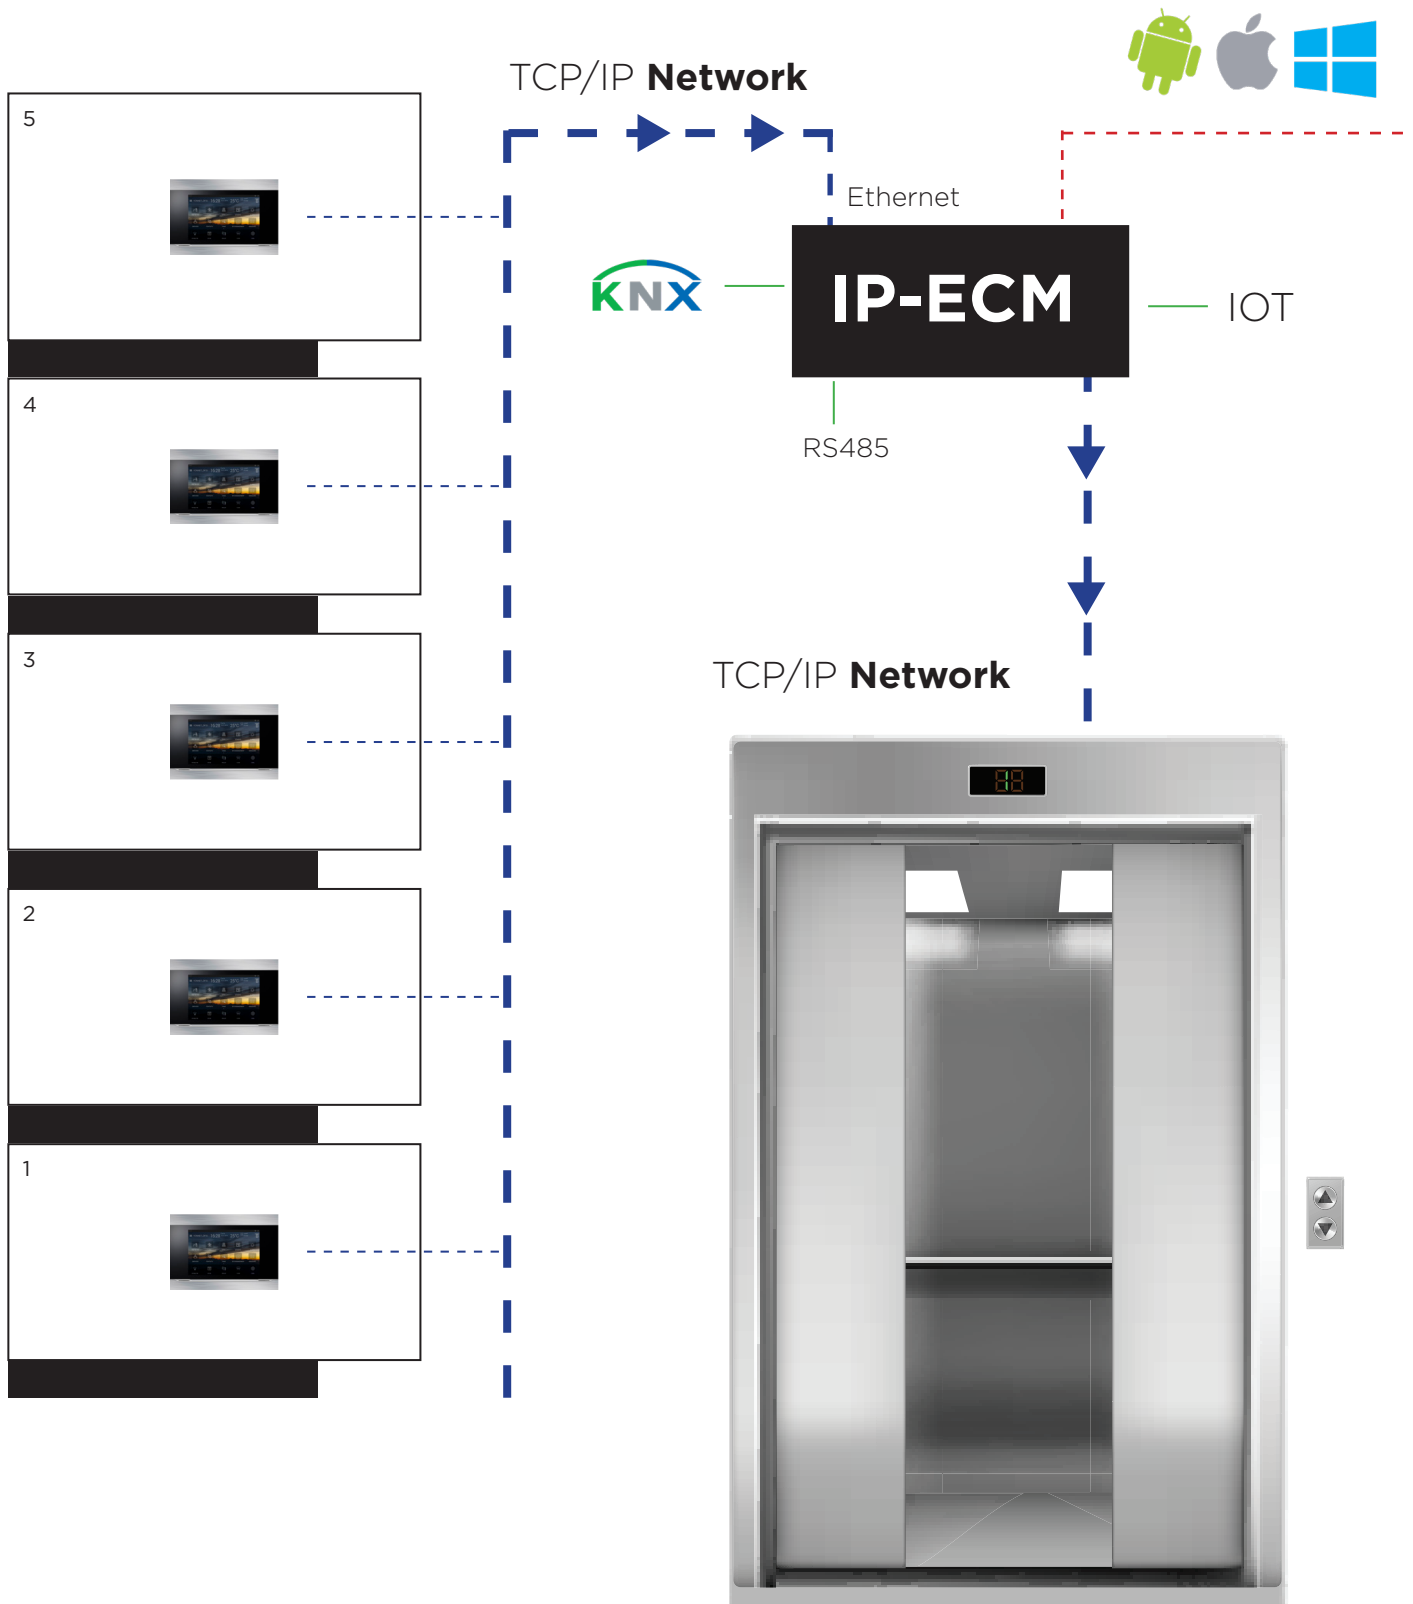

IP-ECM

Elevator Calling Module

THE NEXT LEVEL OF LIFE WITH
INTERRA

'IN

interratechnology.com

IP-ECM

Elevator Calling Module

IP-ECM is an elevator control module. All apartments connected to the TCP / IP, KNX and RS485 line can call the elevator to the floors or send it to the floor they want.

IP-ECM

INTERRA Elevator Calling Module

INTERRA Touch Panel

i7+(Plus)
Touch Panel

Just Touch

Mobile Devices

Sometimes You Race Against Time!

Although it may seem like a minor problem, sometimes it can be really annoying to wait for minutes at the elevator door. Thanks to INTERRA technology, you can keep your elevator ready without leaving your home via the Touch Panel or with your mobile devices.

Although it looks like a small feature, it is actually a big feature for your health.

You can direct it to the floor you want without ever touching the outside elevator.

Your health is very important!

Due to today's disease Covid-19, we should live a non-contact life as much as we can. Interra detects you at the door of the elevator without any contact with presence sensors and calls the elevator for you.

In addition, when the Sensor detects the presence, it sends a notification to the display panel. In this way, you can be sure that the elevator will come.

You Have Complete Control!

With INTERRA, you can keep all the controls for the safety of your children. for example; When your child comes from school, you can send the elevator and recall it to the floor you want